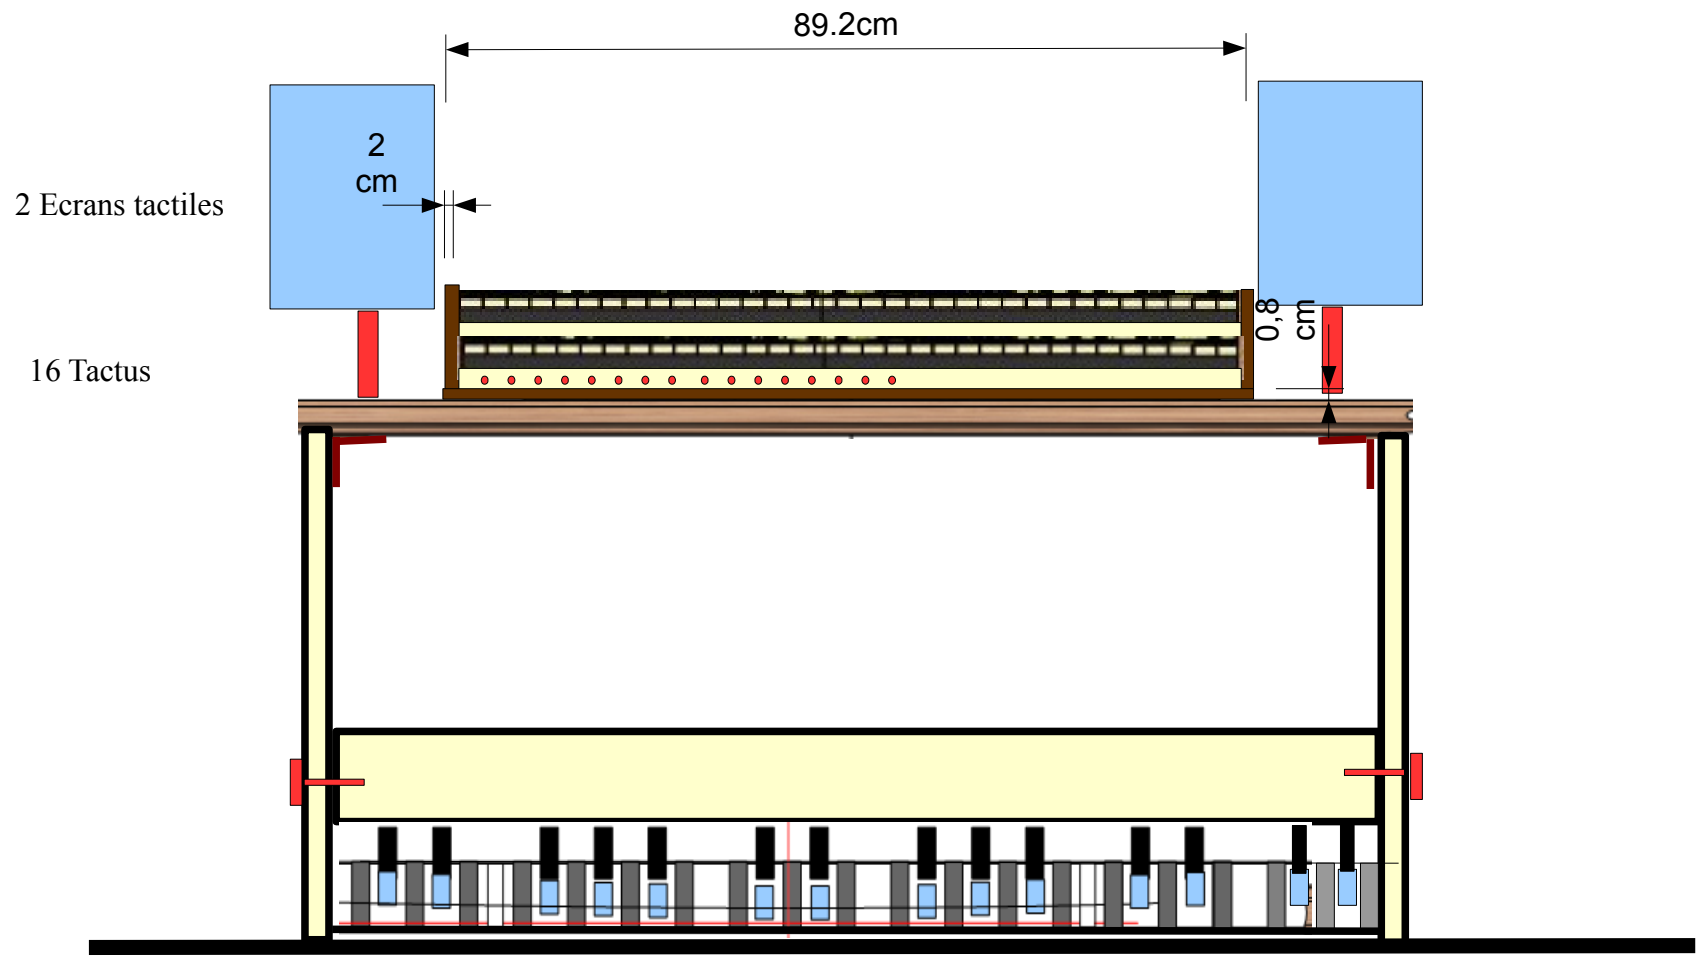

Superposed, independant keyboards : TP6LP-DF (Diode Forward FATAR)

PEDALIER 32 NOTES